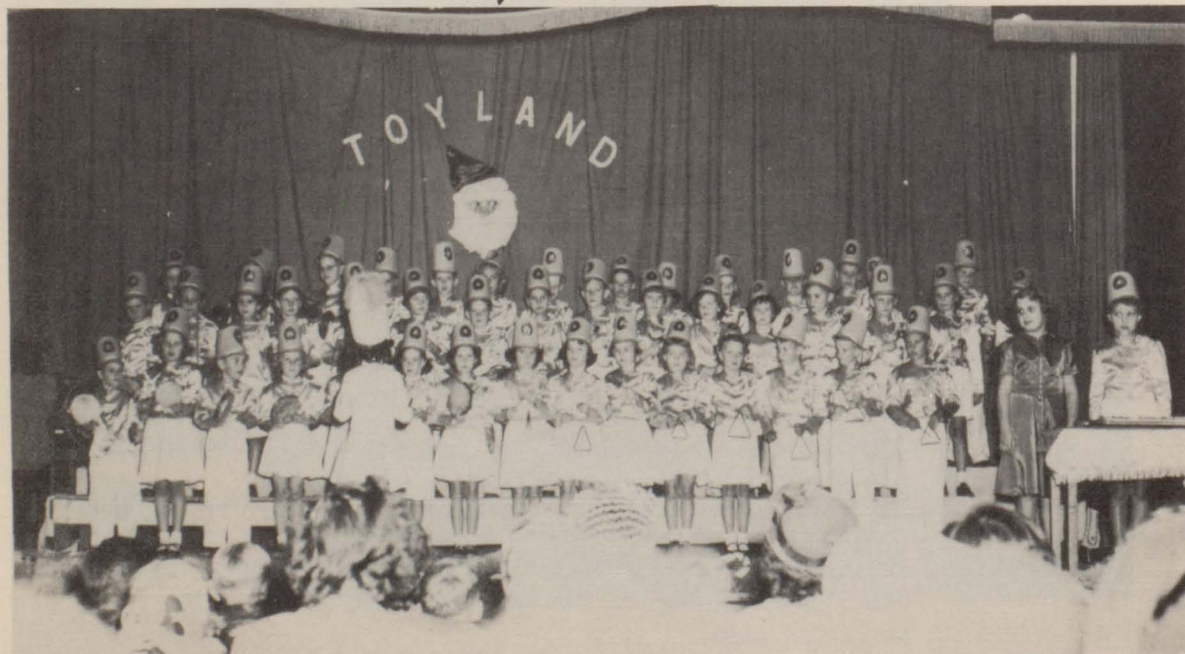

Rhythm Band