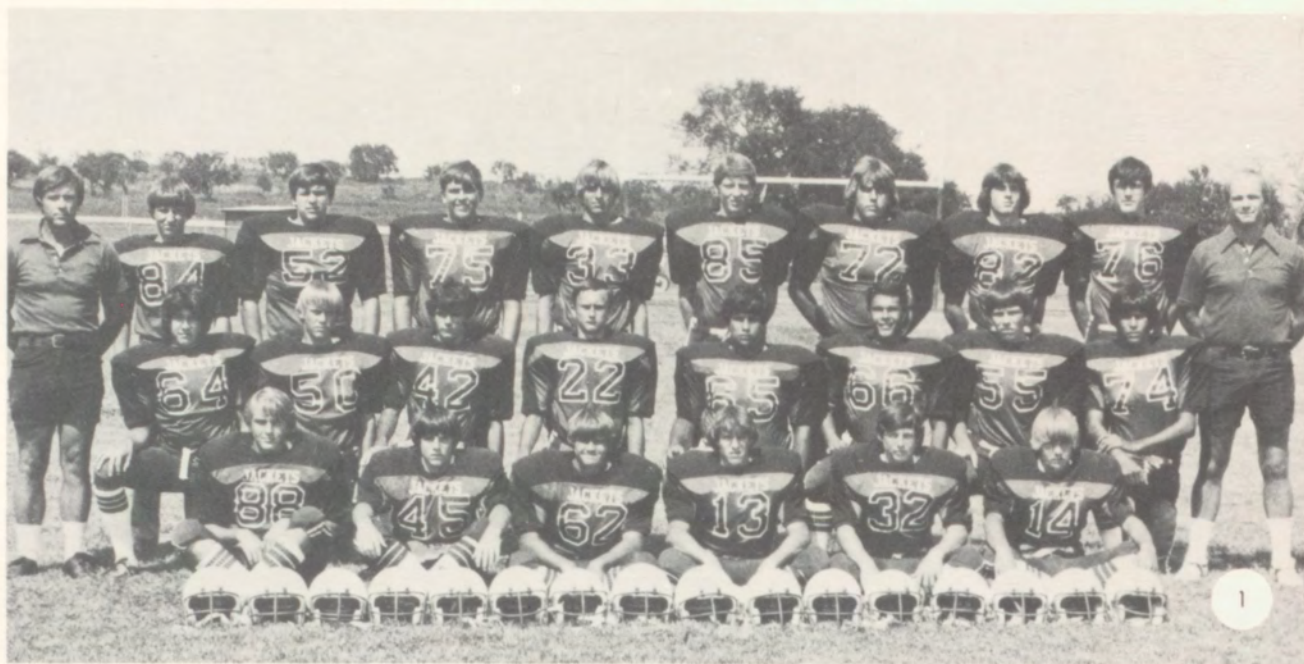

# Junior Varsity

**Front:** Tim Rogers, Jeff Charlton, Paul Long, Bret Justis, Rick Smathers, Jamie Osbourne. **Middle:** Duff Stitt, Shawn Appell, Janane Nobles, John David Tempelton, Tom Goodwin, Derek Almond, Troy Delz, Chris Longoria. **Top:** Coach Bethell, David Christian, Zane Bauer, Darryl Wright, Chris Clement, Tim Seeliger, Eric Dills, Jim Pantano, Robin Smith, Coach Jones.